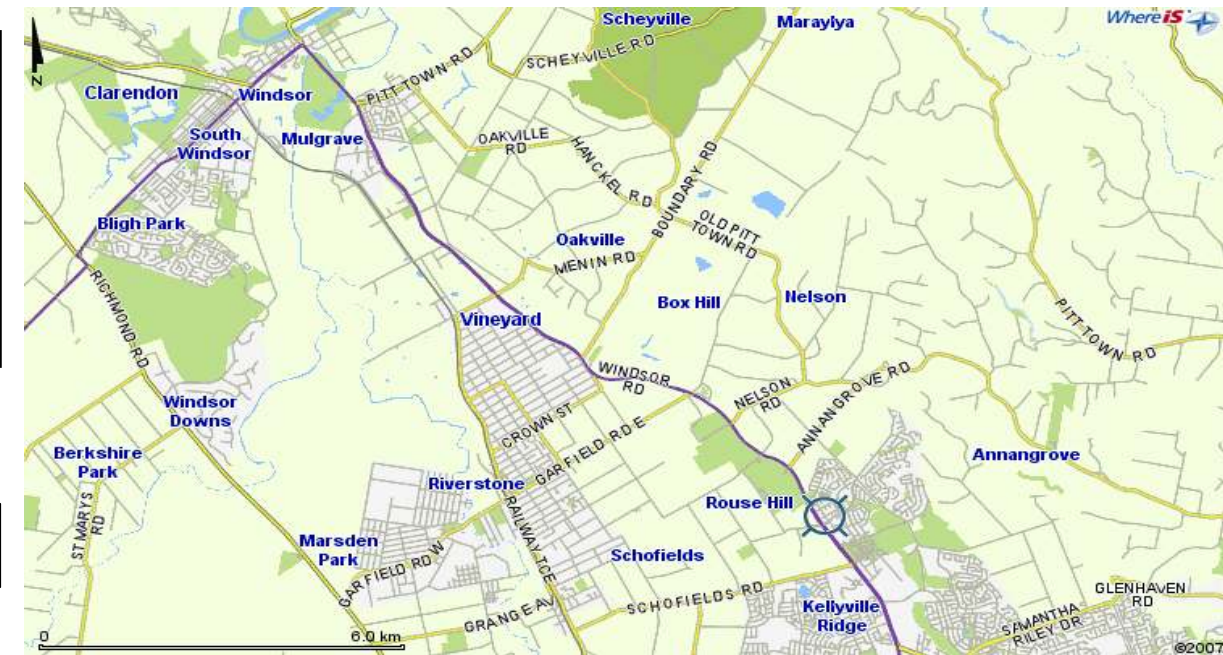

How to get to Hawkesbury-Hills Division Offices Rouse Hill

SUITE 2 – 5
40 PANMURE STREET
ROUSE HILLS NSW 2155

Located above the Tasty Thai Restaurant,
via double glass doors

From the Hawkesbury area:

- Simply drive down Windsor Road - for 13 kms from Windsor;
- ❖ Continue through the traffic lights at Nelson Rd and again at Annangrove Rd;
 - ❖ At the next set of traffic lights, turn left into Mile End Road,
 - ❖ Turn left at the roundabout;
 - ❖ Turn left at the first street (this is Panmure Street);
 - ❖ Turn left up into the car park.

From the Hills/Parramatta area:

Simply drive straight up Windsor Road;
Keep driving past the new Rouse Hill Town Centre development (on your right) and
past the Mean Fiddler hotel complex.

- ❖ At the next set of traffic lights, turn right into Mile End Road,
- ❖ Turn left at the roundabout (Adelphi Road);
- ❖ Turn left at the first street (this is Panmure Street);
- ❖ Turn left up into the car park.